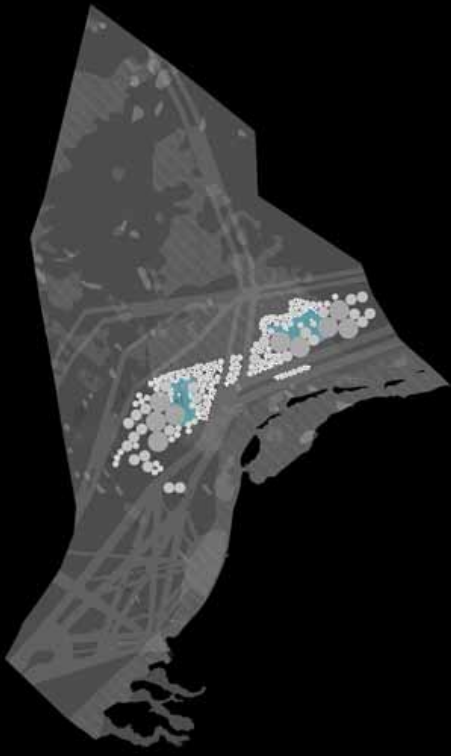

Adjacency to Super-Ring

Shipping Power