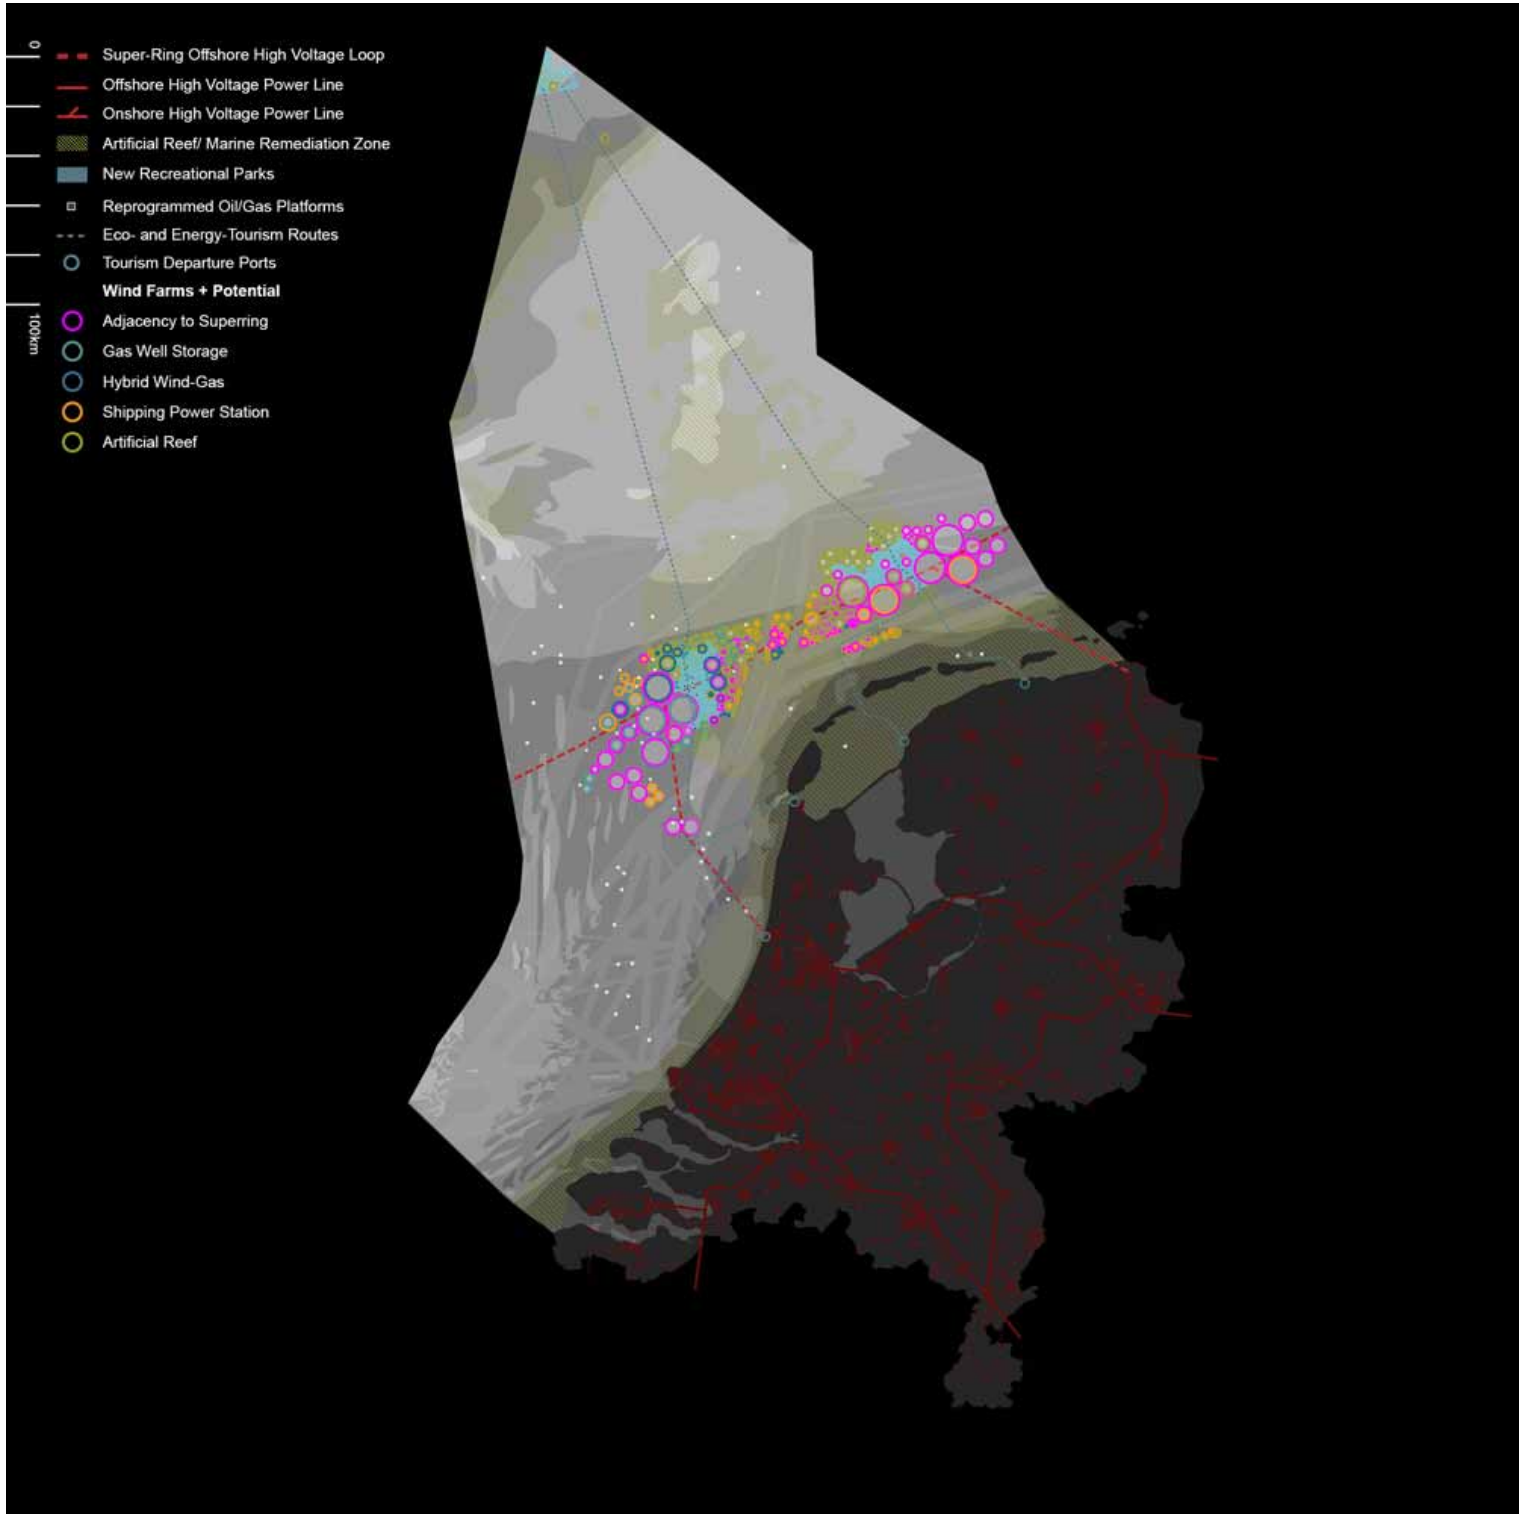

The theoretical windfarm capacity in the North Sea has been calculated by subtracting the area beyond 50m depth, the 12nm zone along the coastline and a 15% area claim for activities (i.e. shipping). This results in a potential area of 193.000km² or 33,8 % of the total North Sea surface area. Using a standard distribution grid, 5MW Turbines, the potential annual electricity production of wind power on the North Sea would be 13.400 TWh.

THE ENERGY SUPER-RING
A shared energy 'super-highway' optimized for local and collective efficiency

THE PRODUCTION BELT
A growing infrastructure of research institutions and manufacturers dedicated to offshore renewable energy

THE REEFS
New and extended ecological zones generated through wind farm developments

INTERNATIONAL RESEARCH CENTRE
A research centre dedicated to renewable energy and offshore development

Adjacency to Super-Ring

Eco-tourism
- 

Diving and Wildlife
Watching
- 

Historic Shipwreck
- 

Energy Super-Rig
- 

Marine Recreation
- 

Dutch Town