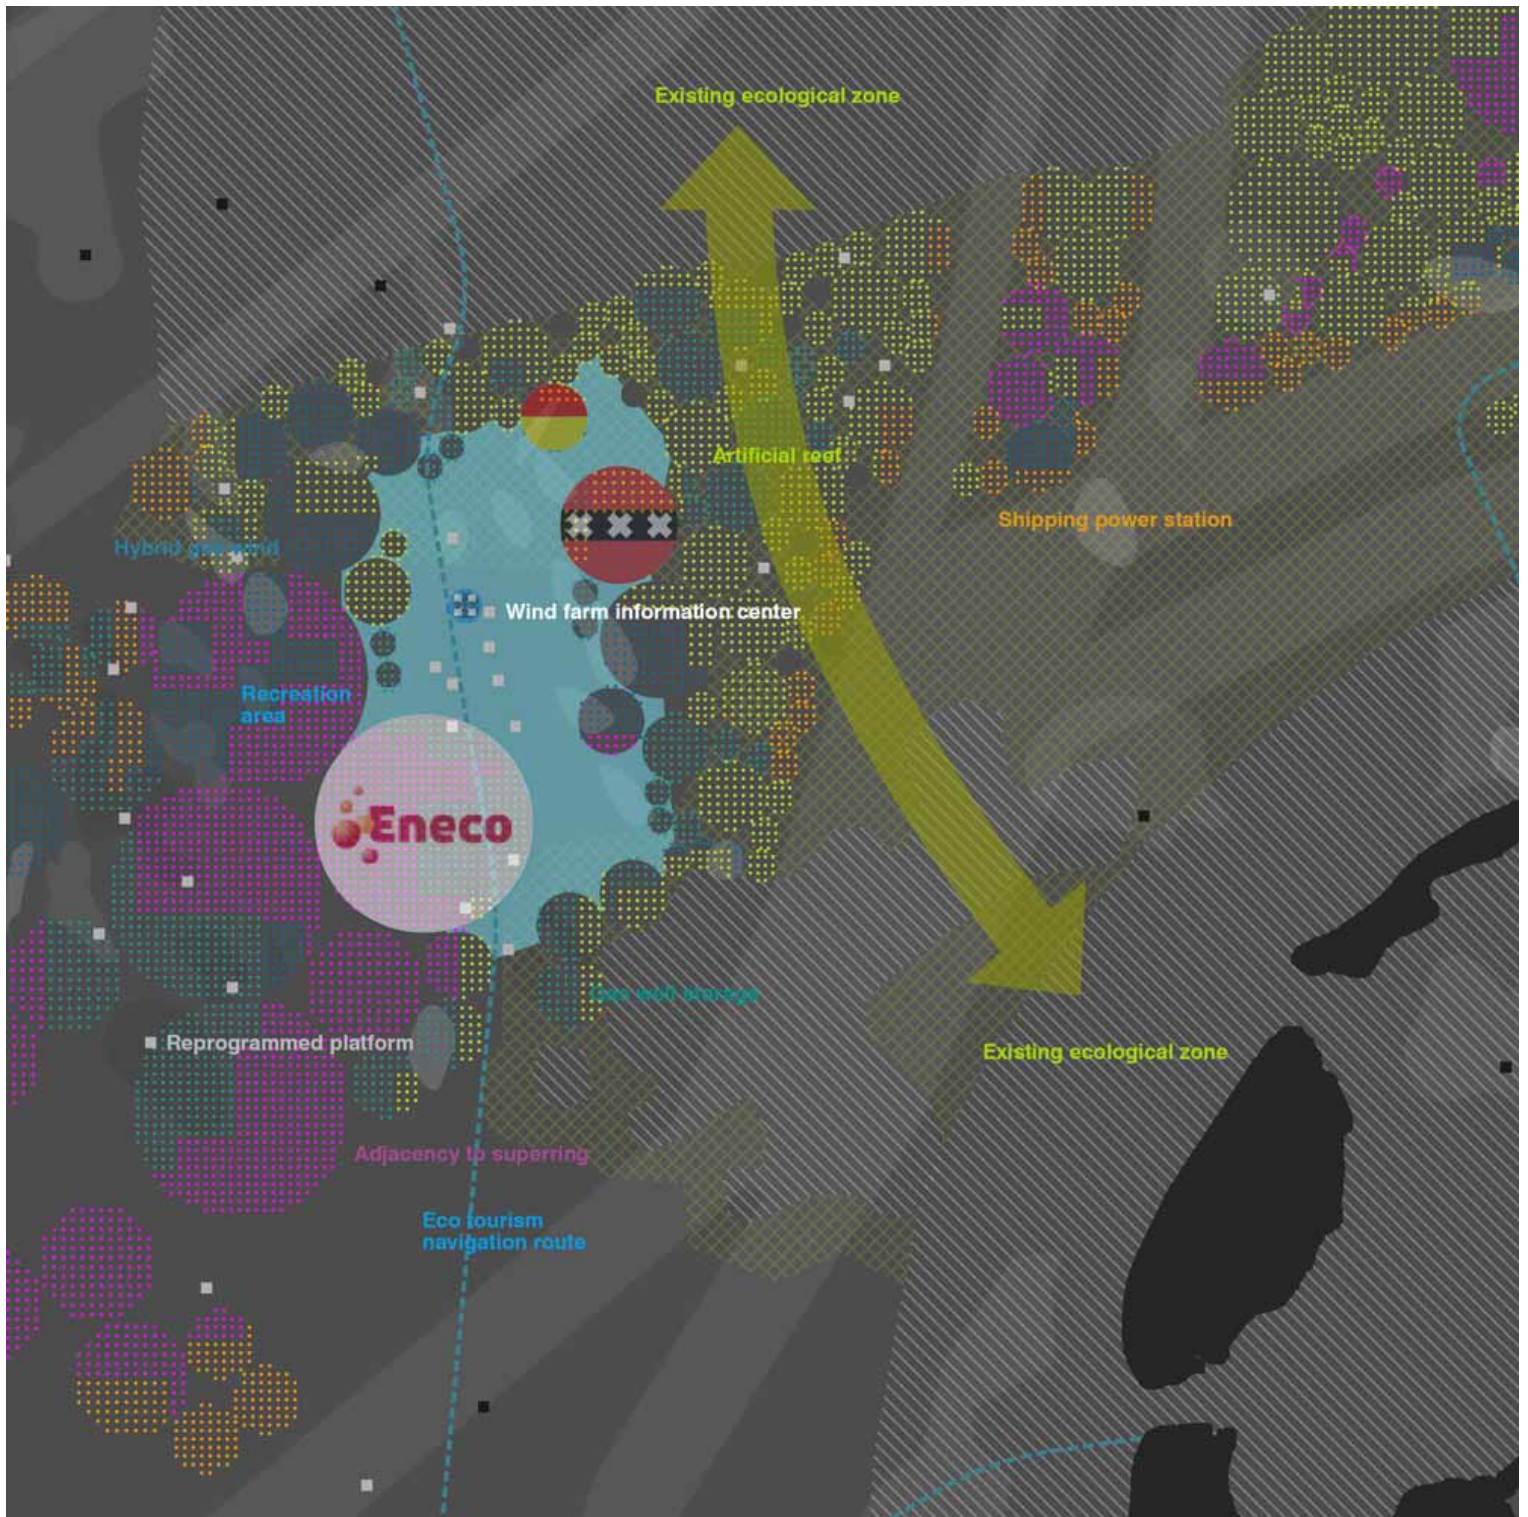

The theoretical windfarm capacity in the North Sea has been calculated by subtracting the area beyond 50m depth, the 12nm zone along the coastline and a 15% area claim for activities (i.e. shipping). This results in a potential area of 193.000km² or 33,8 % of the total North Sea surface area. Using a standard distribution grid, 5MW Turbines, the potential annual electricity production of wind power on the North Sea would be 13.400 TWh.

Individual Farm

Amsterdam

65 5-MW Turbines

326.000 Households

Wind Farm Clusters

- 

International Center for
Ocean Energy
- 

Ecological Preserve
- 

Artificial Reefs
- 

Energy Storage Cavern
- 

High Power 3MW
Windturbine
- 

New Recreational
Parks
- 

Innovative Fishing and
Aquaculture
- 

Western Lightering
- 

Small Gas Cavern
- 

Decommissioned
Oil Rig
- 

Eco-tourism
- 

Diving and Wildlife
Watching
- 

Historic Shipwreck
- 

Energy Super-Rig
- 

Marine Recreation
- 

Dutch Town