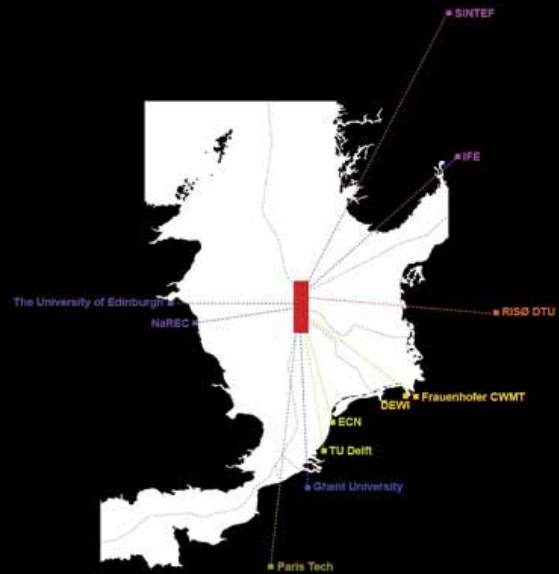

The theoretical windfarm capacity in the North Sea has been calculated by subtracting the area beyond 50m depth, the 12nm zone along the coastline and a 15% area claim for activities (i.e. shipping). This results in a potential area of 193.000km² or 33,8 % of the total North Sea surface area. Using a standard distribution grid, 5MW Turbines, the potential annual electricity production of wind power on the North Sea would be 13.400 TWh.

THE ENERGY SUPER-RING
A shared energy 'super-highway' optimized for local and collective efficiency

THE PRODUCTION BELT
A growing infrastructure of research institutions and manufacturers dedicated to offshore renewable energy

THE REEFS
New and extended ecological zones generated through wind farm developments

INTERNATIONAL RESEARCH CENTRE
A research centre dedicated to renewable energy and offshore development

Adjacency to Super-Ring

Eco-tourism
- 

Diving and Wildlife
Watching
- 

Historic Shipwreck
- 

Energy Super-Rig
- 

Marine Recreation
- 

Dutch Town