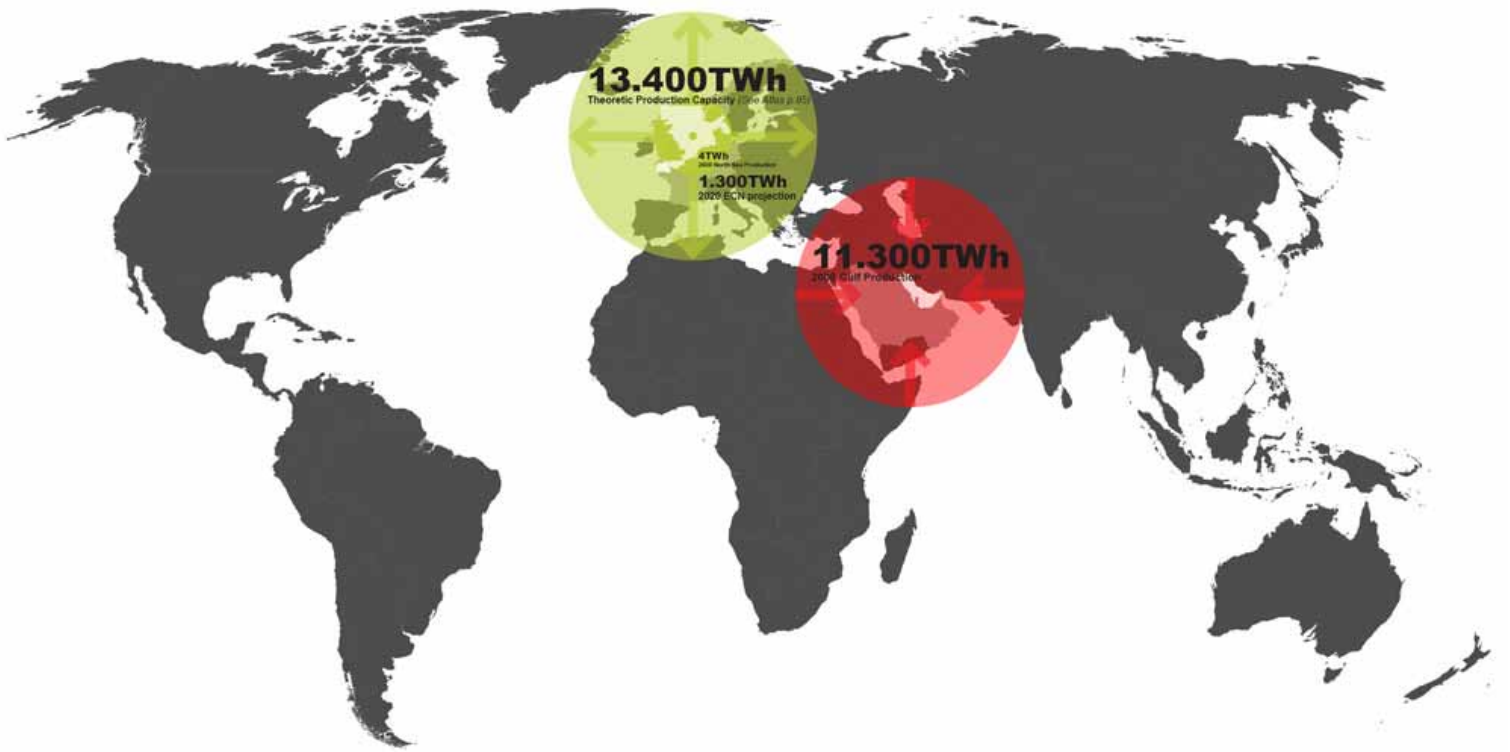

The theoretical windfarm capacity in the North Sea has been calculated by subtracting the area beyond 50m depth, the 12nm zone along the coastline and a 15% area claim for activities (i.e. shipping). This results in a potential area of 193.000km² or 33,8 % of the total North Sea surface area. Using a standard distribution grid, 5MW Turbines, the potential annual electricity production of wind power on the North Sea would be 13.400 TWh.

THE ENERGY SUPER-RING
A shared energy 'super-highway' optimized for local and collective efficiency

THE PRODUCTION BELT
A growing infrastructure of research institutions and manufacturers dedicated to offshore renewable energy

THE REEFS
New and extended ecological zones generated through wind farm developments

INTERNATIONAL RESEARCH CENTRE
A research centre dedicated to renewable energy and offshore development

Adjacency to Super-Ring