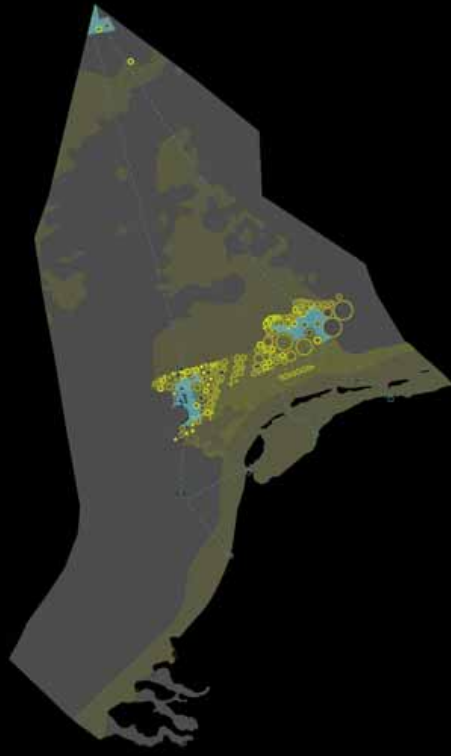

Ecological Stimulus

Energy Storage

Hybrid Gas-Wind Energy