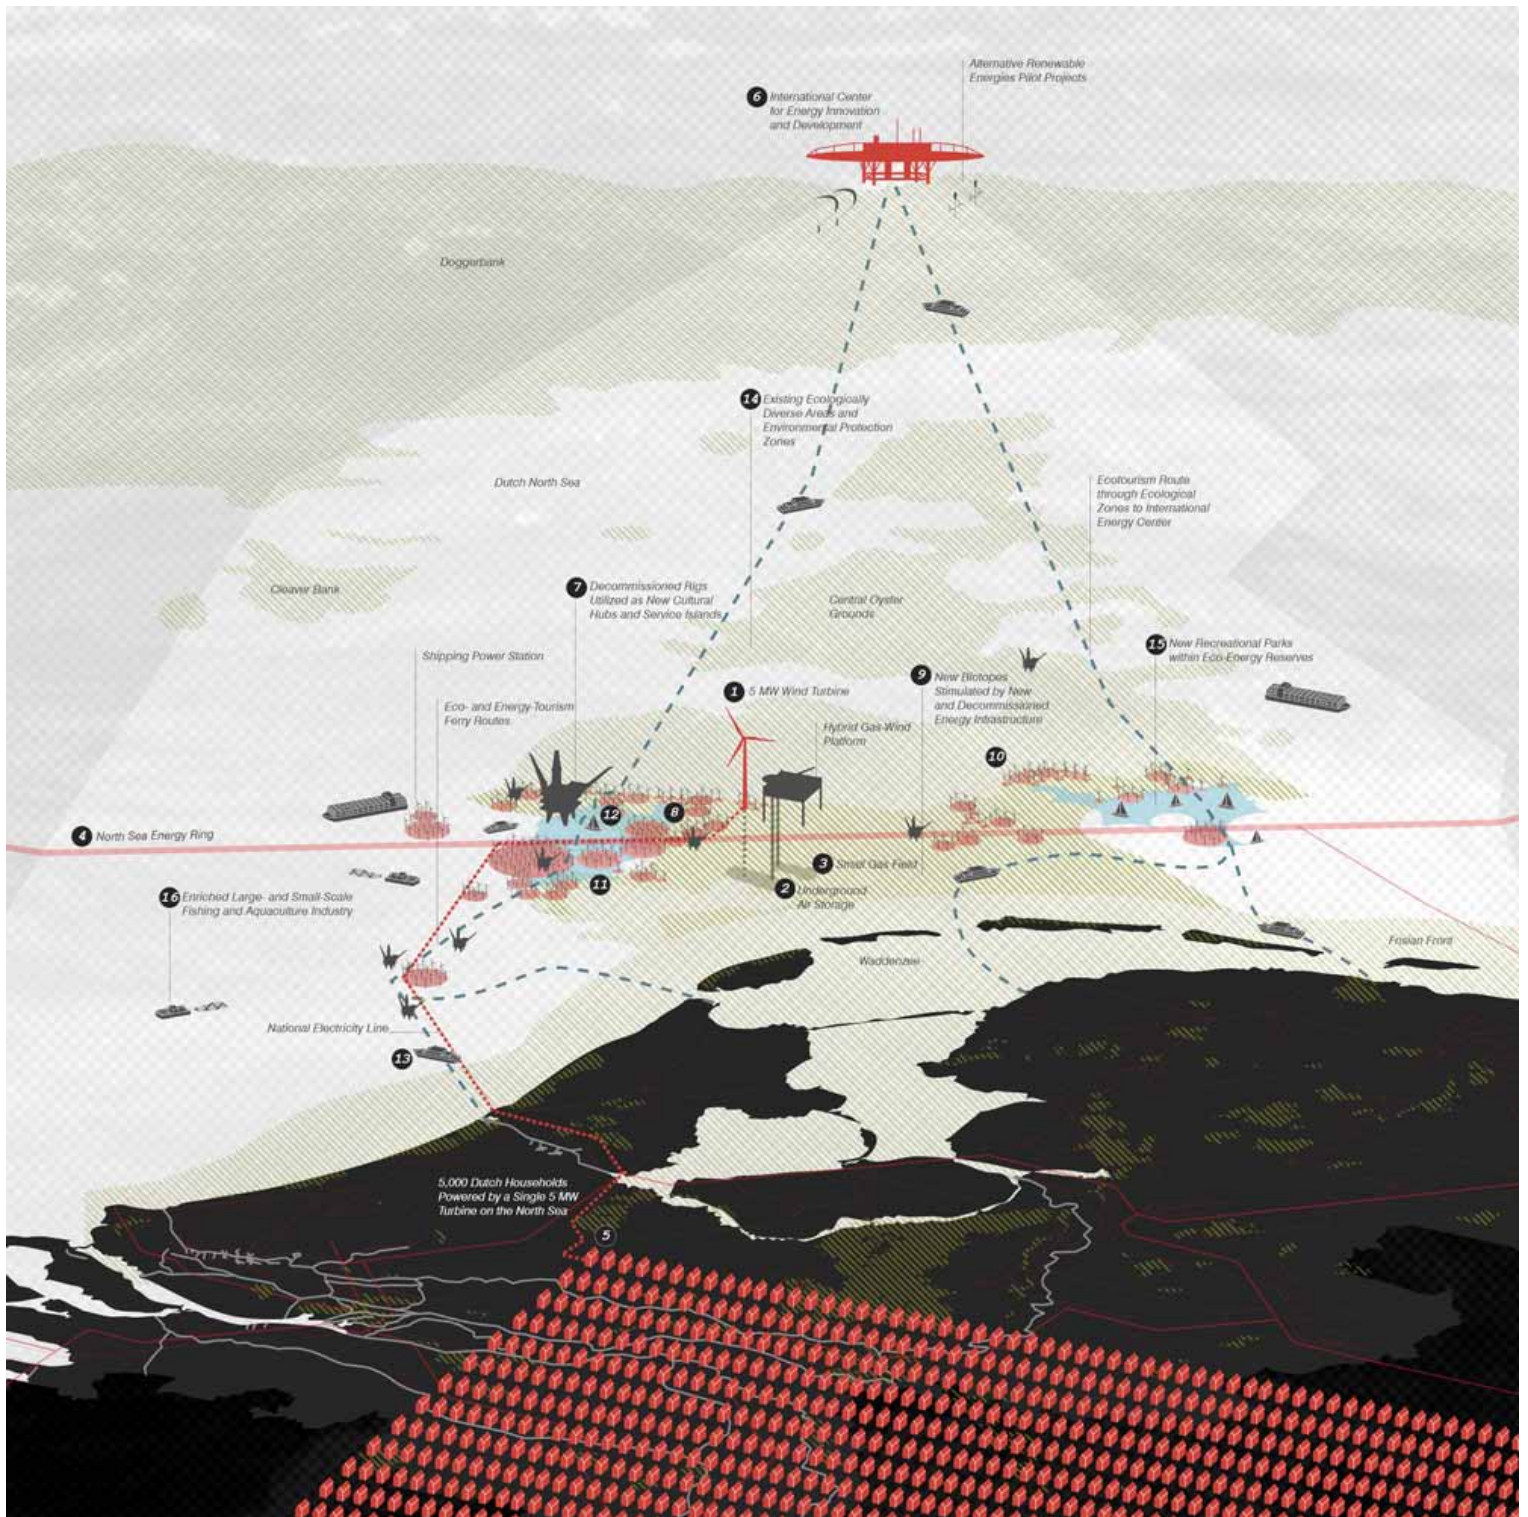

The theoretical windfarm capacity in the North Sea has been calculated by subtracting the area beyond 50m depth, the 12nm zone along the coastline and a 15% area claim for activities (i.e. shipping). This results in a potential area of 193.000km² or 33,8 % of the total North Sea surface area. Using a standard distribution grid, 5MW Turbines, the potential annual electricity production of wind power on the North Sea would be 13.400 TWh.

THE REEFS
New and extended ecological zones generated through wind farm developments

INTERNATIONAL RESEARCH CENTRE
A research centre dedicated to renewable energy and offshore development

Adjacency to Super-Ring

Individual Farm

Amsterdam

65 5-MW Turbines

326.000 Households

Wind Farm Clusters

- 

International Center for
Ocean Energy
- 

Ecological Preserve
- 

Eco-tourism
- 

Diving and Wildlife
Watching
- 

Historic Shipwreck
- 

Energy Super-Rig
- 

Marine Recreation
- 

Dutch Town