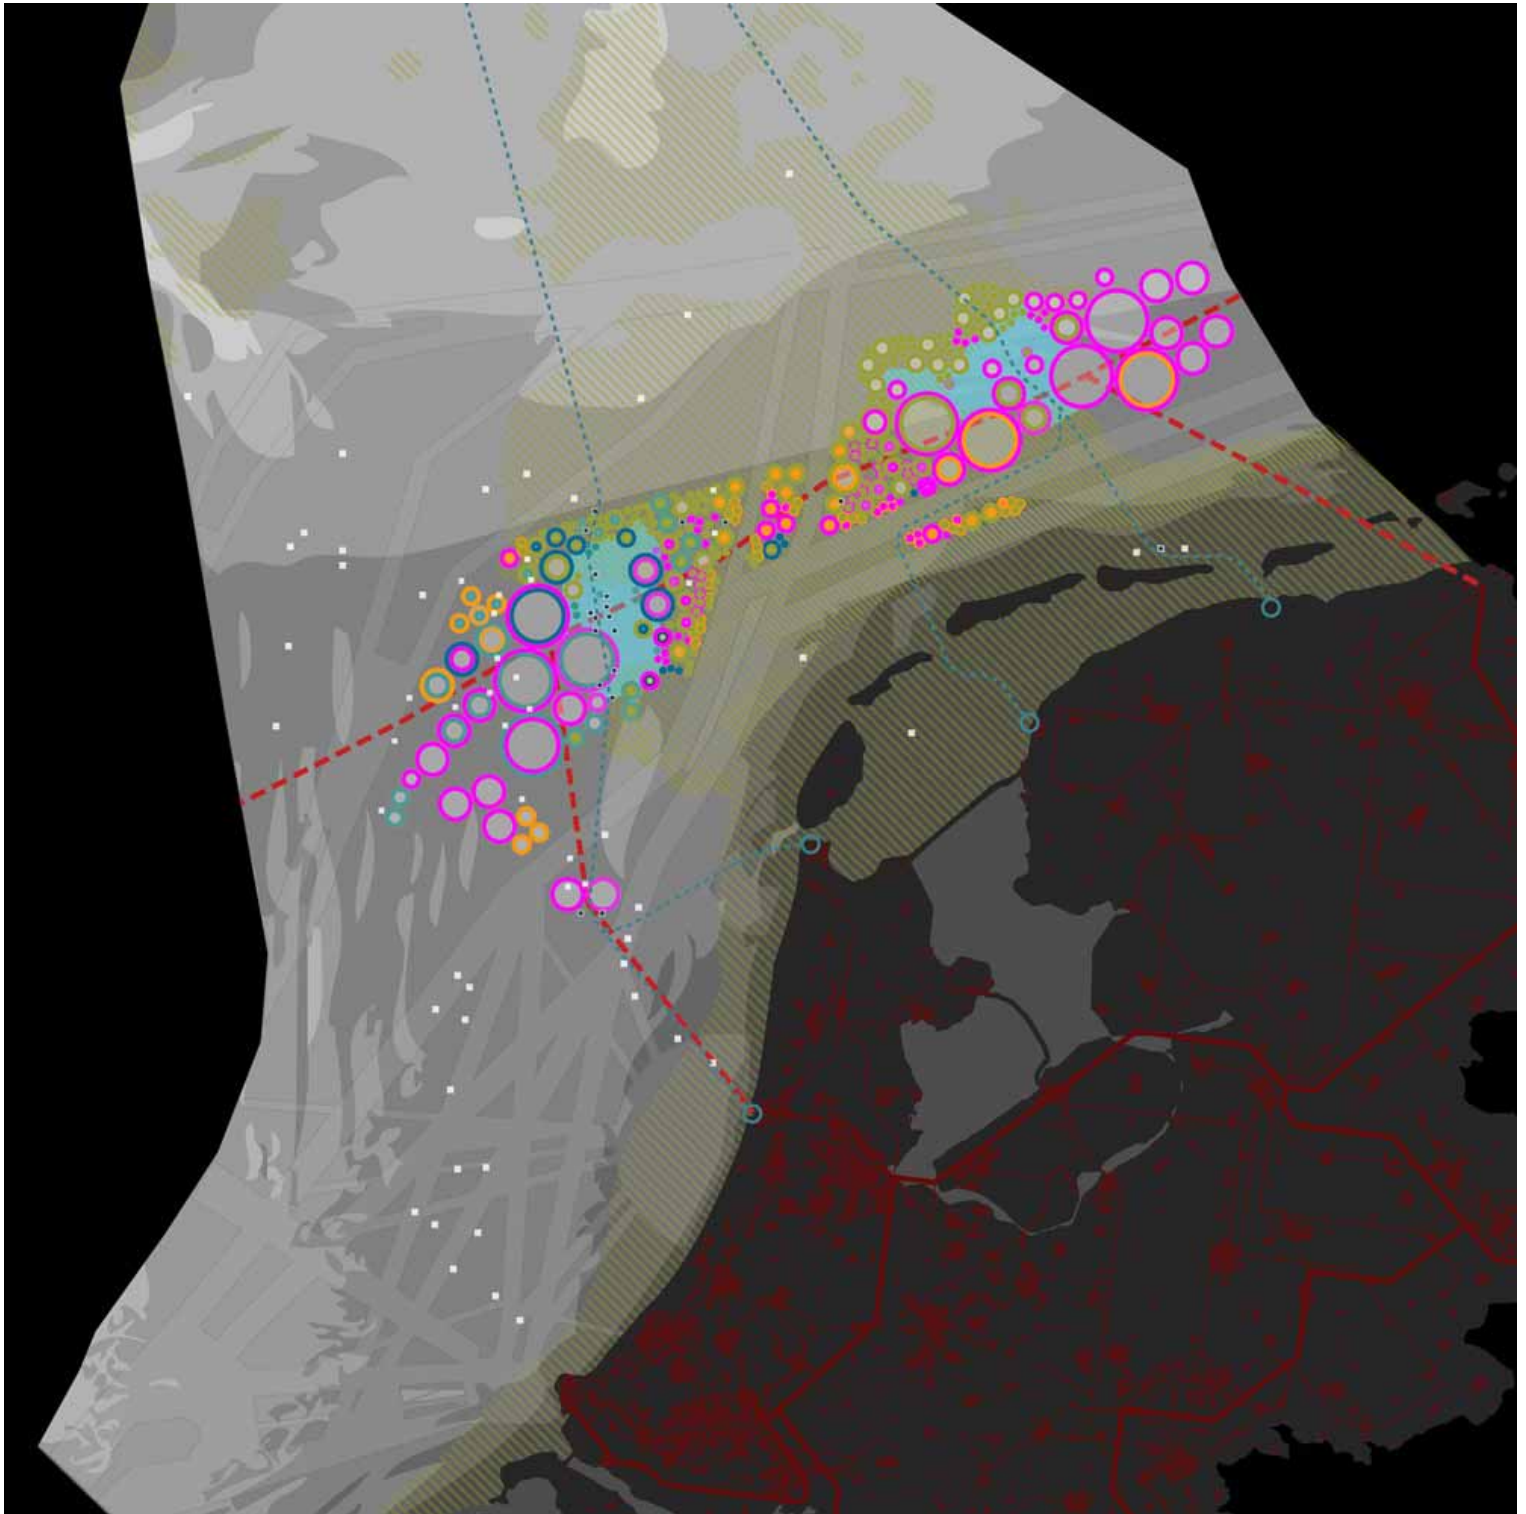

The theoretical windfarm capacity in the North Sea has been calculated by subtracting the area beyond 50m depth, the 12nm zone along the coastline and a 15% area claim for activities (i.e. shipping). This results in a potential area of 193.000km² or 33,8 % of the total North Sea surface area. Using a standard distribution grid, 5MW Turbines, the potential annual electricity production of wind power on the North Sea would be 13.400 TWh.

THE ENERGY SUPER-RING
A shared energy 'super-highway' optimized for local and collective efficiency

THE PRODUCTION BELT
A growing infrastructure of research institutions and manufacturers dedicated to offshore renewable energy

THE REEFS
New and extended ecological zones generated through wind farm developments

INTERNATIONAL RESEARCH CENTRE
A research centre dedicated to renewable energy and offshore development

Adjacency to Super-Ring

Eco-tourism
- 

Diving and Wildlife
Watching
- 

Historic Shipwreck
- 

Energy Super-Rig
- 

Marine Recreation
- 

Dutch Town