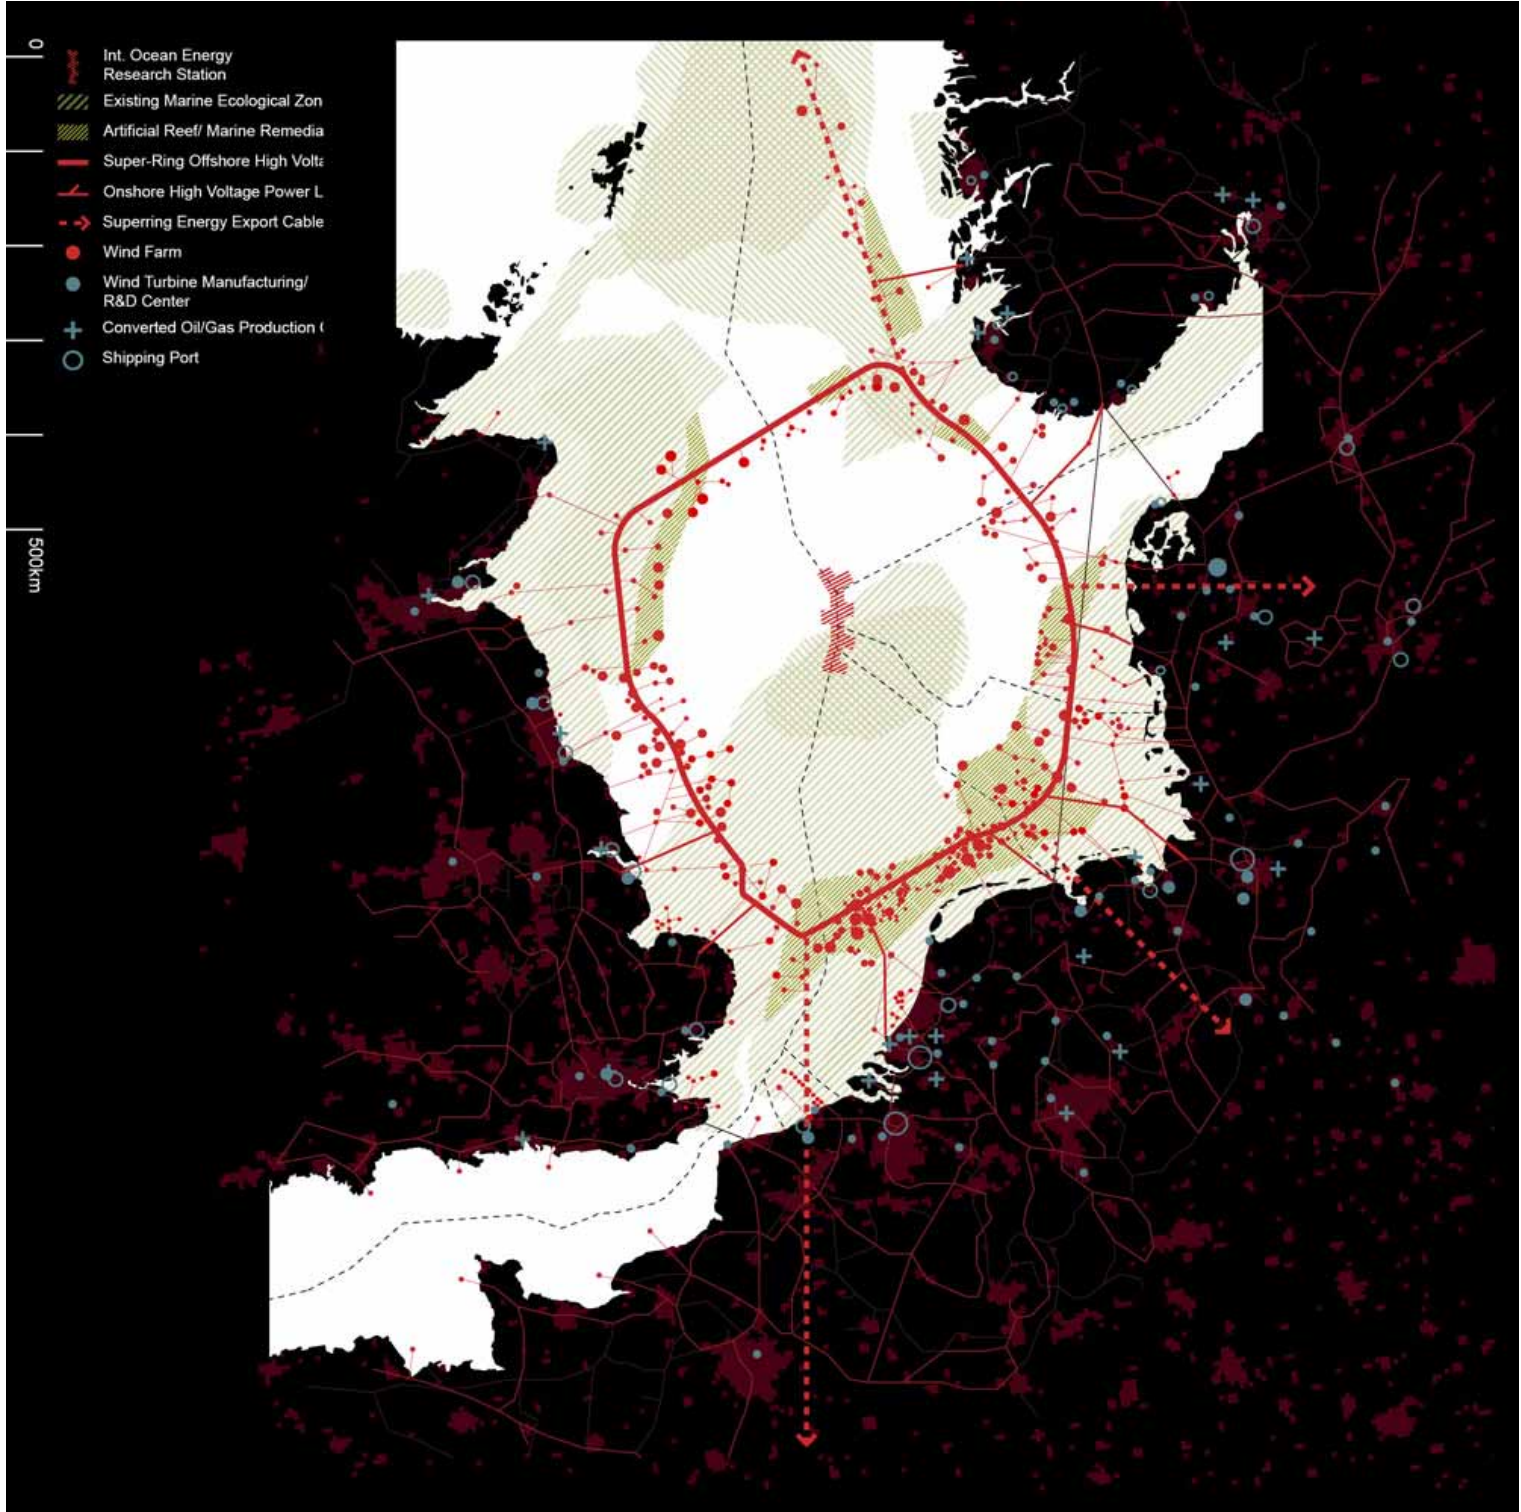

The theoretical windfarm capacity in the North Sea has been calculated by subtracting the area beyond 50m depth, the 12nm zone along the coastline and a 15% area claim for activities (i.e. shipping). This results in a potential area of 193.000km² or 33,8 % of the total North Sea surface area. Using a standard distribution grid, 5MW Turbines, the potential annual electricity production of wind power on the North Sea would be 13.400 TWh.

THE ENERGY SUPER-RING
A shared energy 'super-highway' optimized for local and collective efficiency

THE PRODUCTION BELT
A growing infrastructure of research institutions and manufacturers dedicated to offshore renewable energy

THE REEFS
New and extended ecological zones generated through wind farm developments

INTERNATIONAL RESEARCH CENTRE
A research centre dedicated to renewable energy and offshore development

Adjacency to Super-Ring

Eco-tourism
- 

Diving and Wildlife
Watching
- 

Historic Shipwreck
- 

Energy Super-Rig
- 

Marine Recreation
- 

Dutch Town