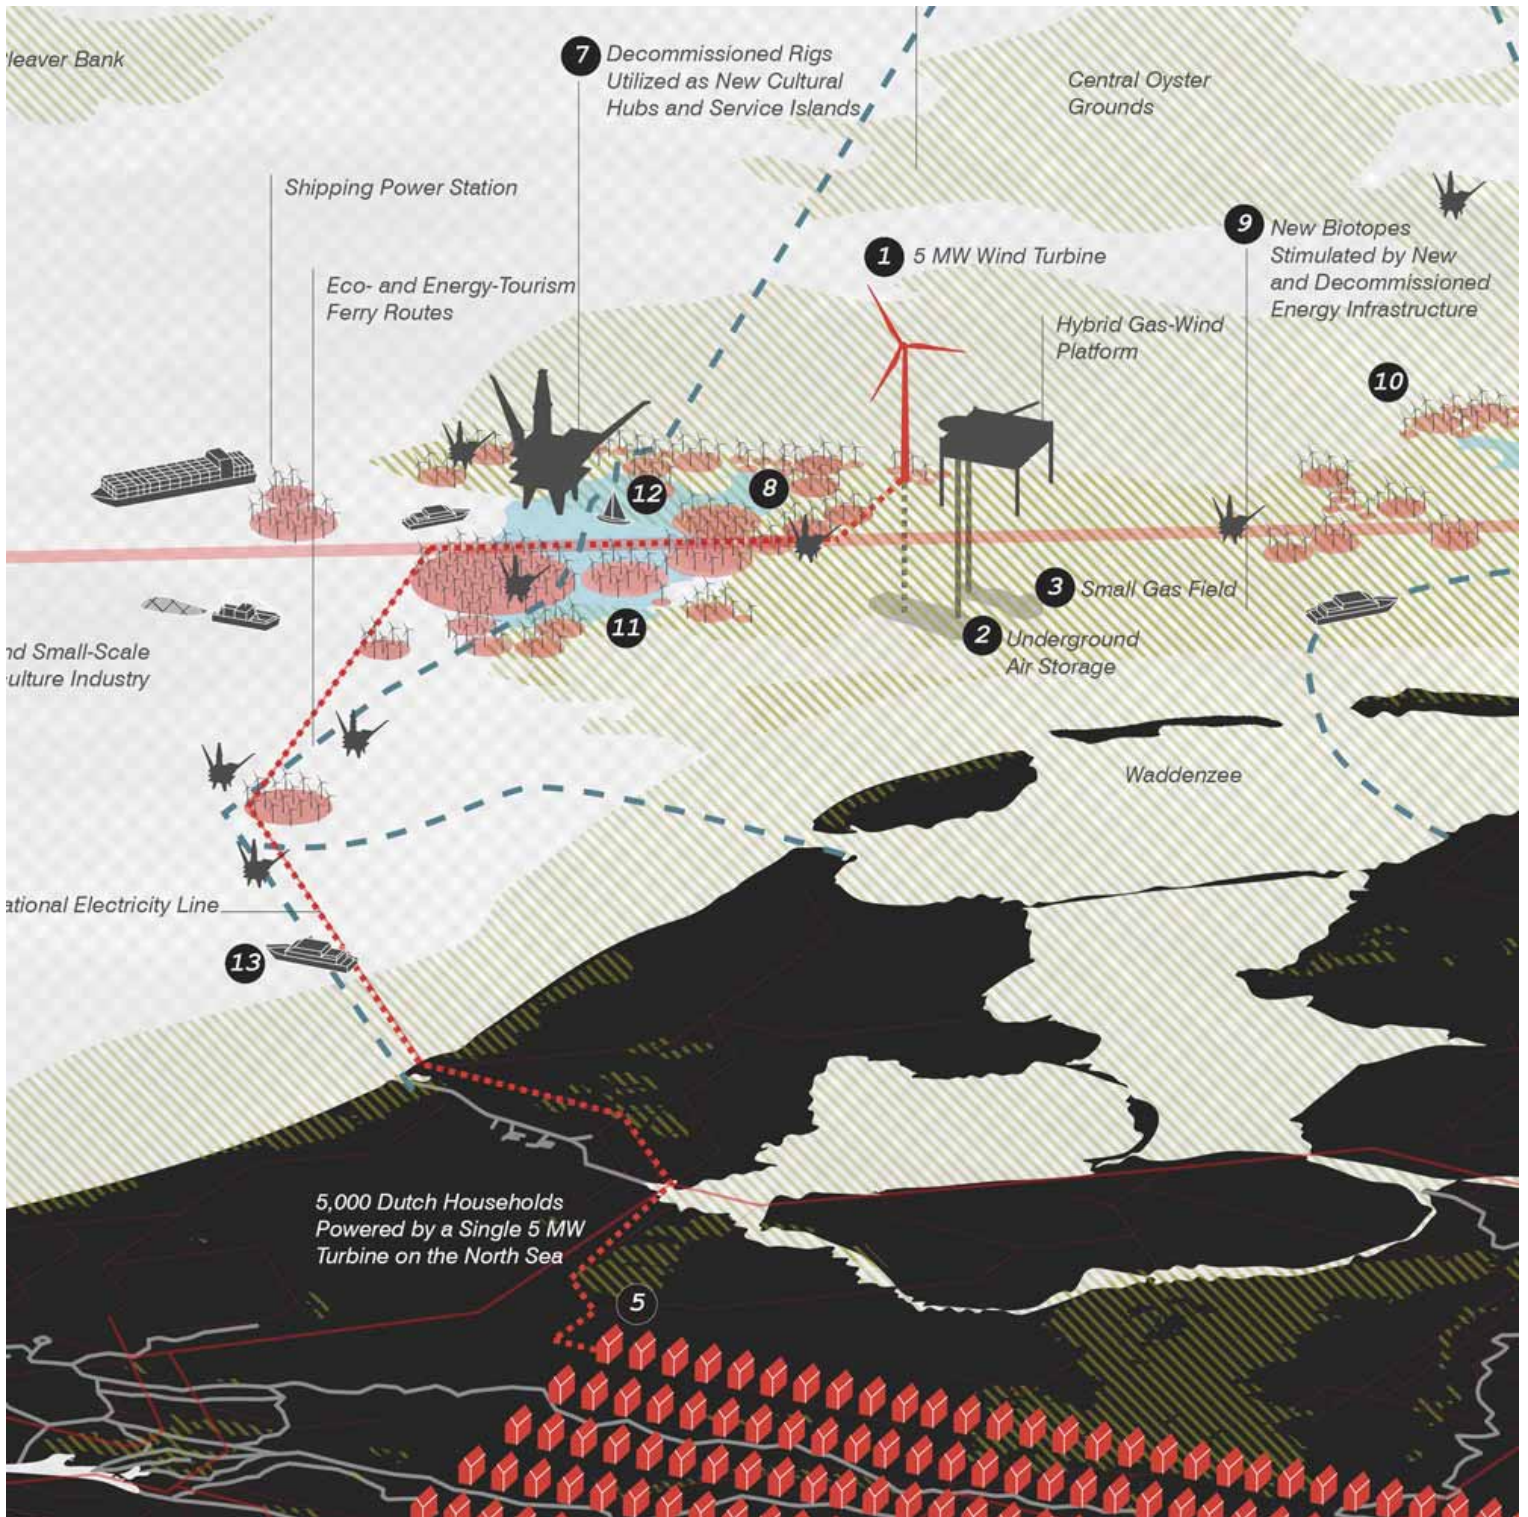

THE REEFS
New and extended ecological zones generated through wind farm developments

INTERNATIONAL RESEARCH CENTRE
A research centre dedicated to renewable energy and offshore development

Adjacency to Super-Ring

Individual Farm

Amsterdam

65 5-MW Turbines

326.000 Households

Wind Farm Clusters

- 

International Center for
Ocean Energy
- 

Ecological Preserve
- 

Artificial Reefs
- 

Energy Storage Cavern
- 

High Power 3MW
Windturbine
- 

New Recreational
Parks
- 

Innovative Fishing and
Aquaculture
- 

Western Lightering
- 

Small Gas Cavern
- 

Decommissioned
Oil Rig
- 

Eco-tourism
- 

Diving and Wildlife
Watching
- 

Historic Shipwreck
- 

Energy Super-Rig
- 

Marine Recreation
- 

Dutch Town