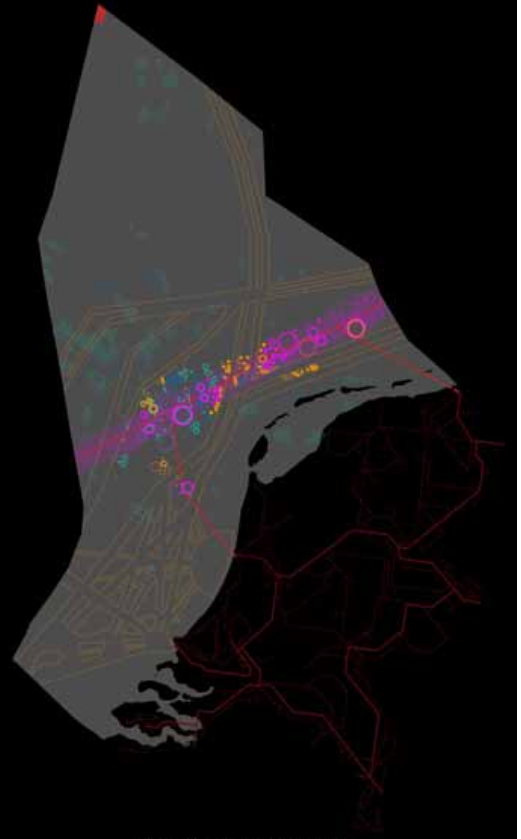

Gas/oil Platform Reprogramming